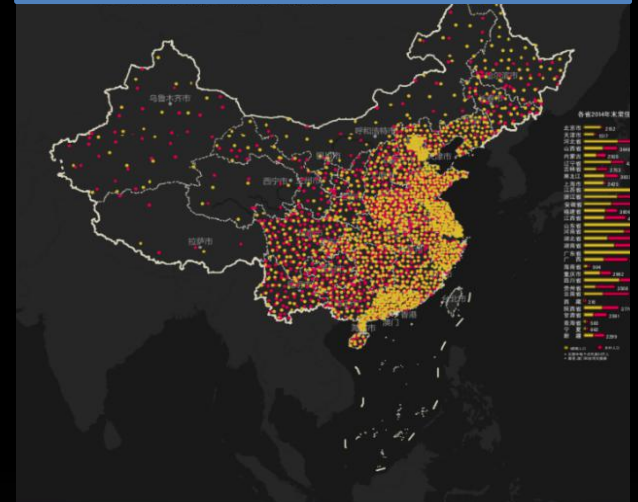

Add From Search/Web

- Web Service
  - SuperMap REST Map/Data service
  - OGC WMS/WMTS service
  - iServer Dataflow service
- Sample services
- My services

2014 population Density Map