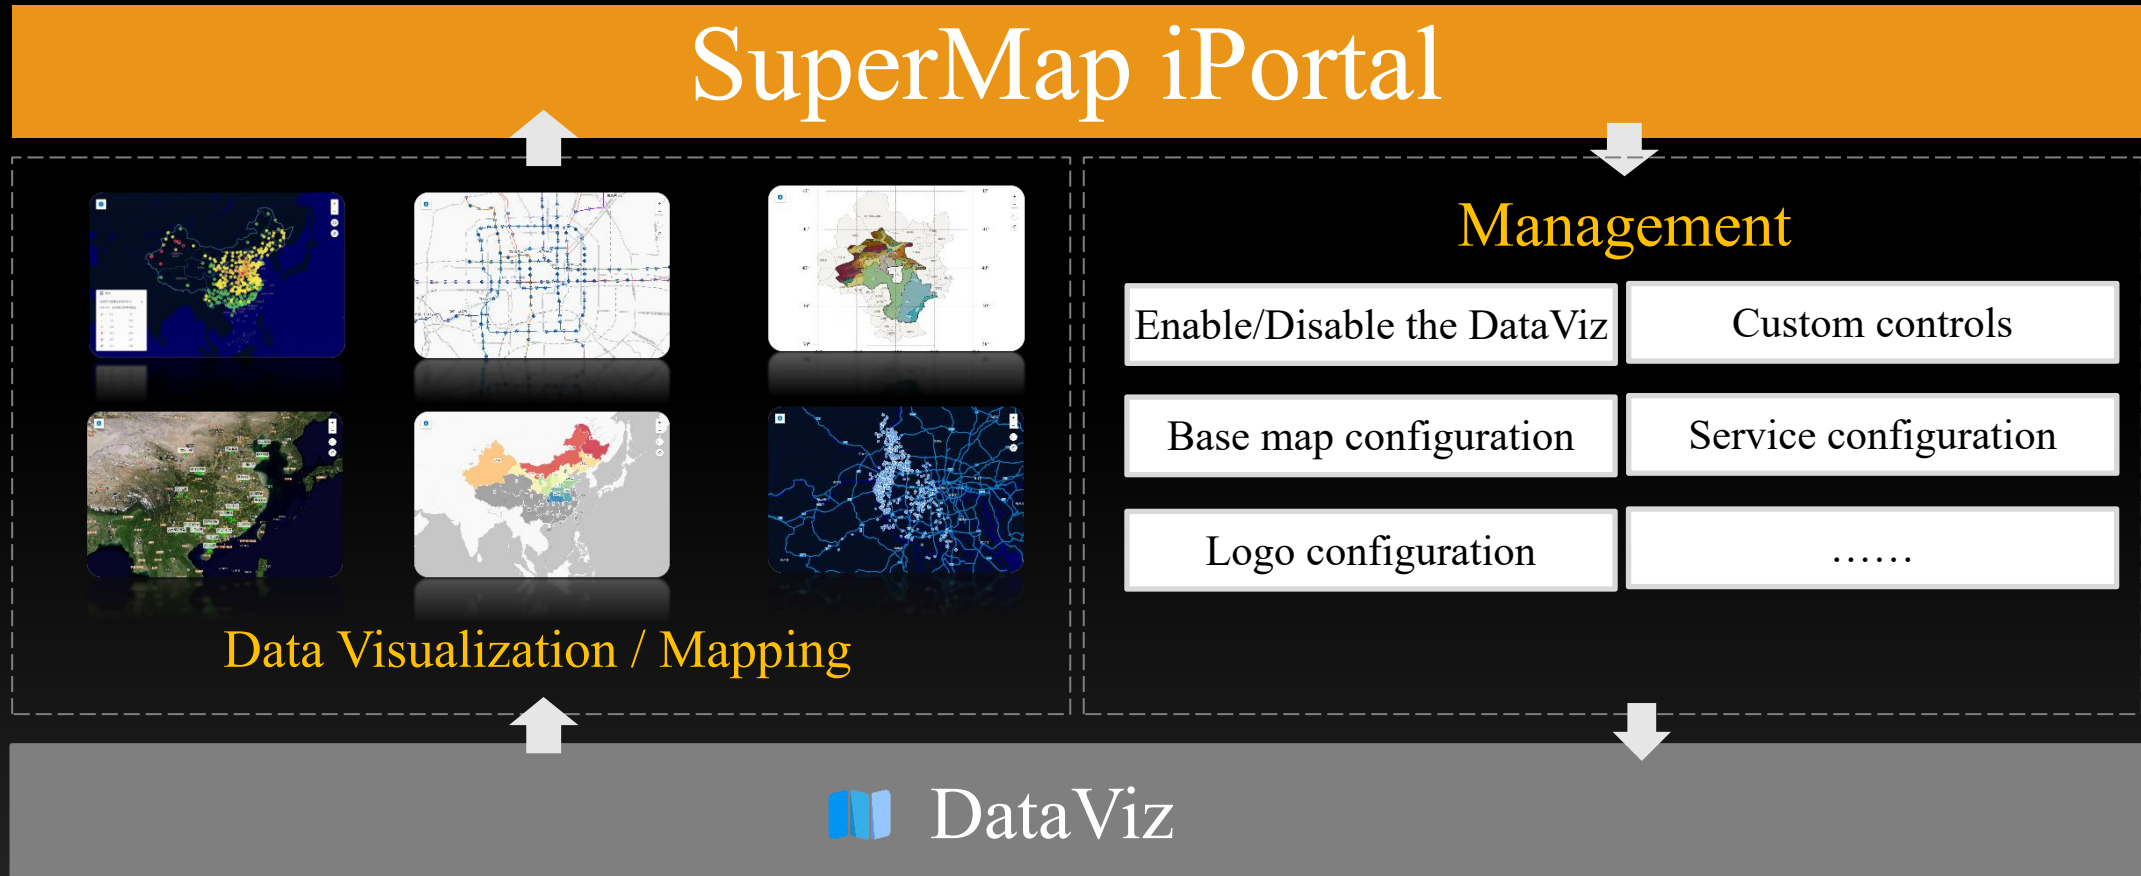

Construct Portal with SuperMap iPortal – Data Visualization

SuperMap Software Co., Ltd.

Create a Thematic Map by DataViz

Create a Thematic Map by DataViz

Site config for data visualization

Site config for data visualization

Add From File

- Supports several data formats that are common in the industry:
 - CSV
 - Excel
 - **Shapefile**
 - GeoJSON
- According to different user groups, data sources and data content, it provides the following methods:
 - Add by coordinates
 - Add by address

A variety of color schemes and symbols

Color schemes

Symbols

Text mark

- Mainly used to improve the map style, increase the readability of the map.
- For example, add descriptive text beside the elements, and add date, title, and author information to the map layout.

Create a Thematic Map by DataViz

Output Result

Export data

- CSV

- Applicable to export point data

- GeoJSON

- Suitable for point, line and polygon data

- *.geojson , *.json