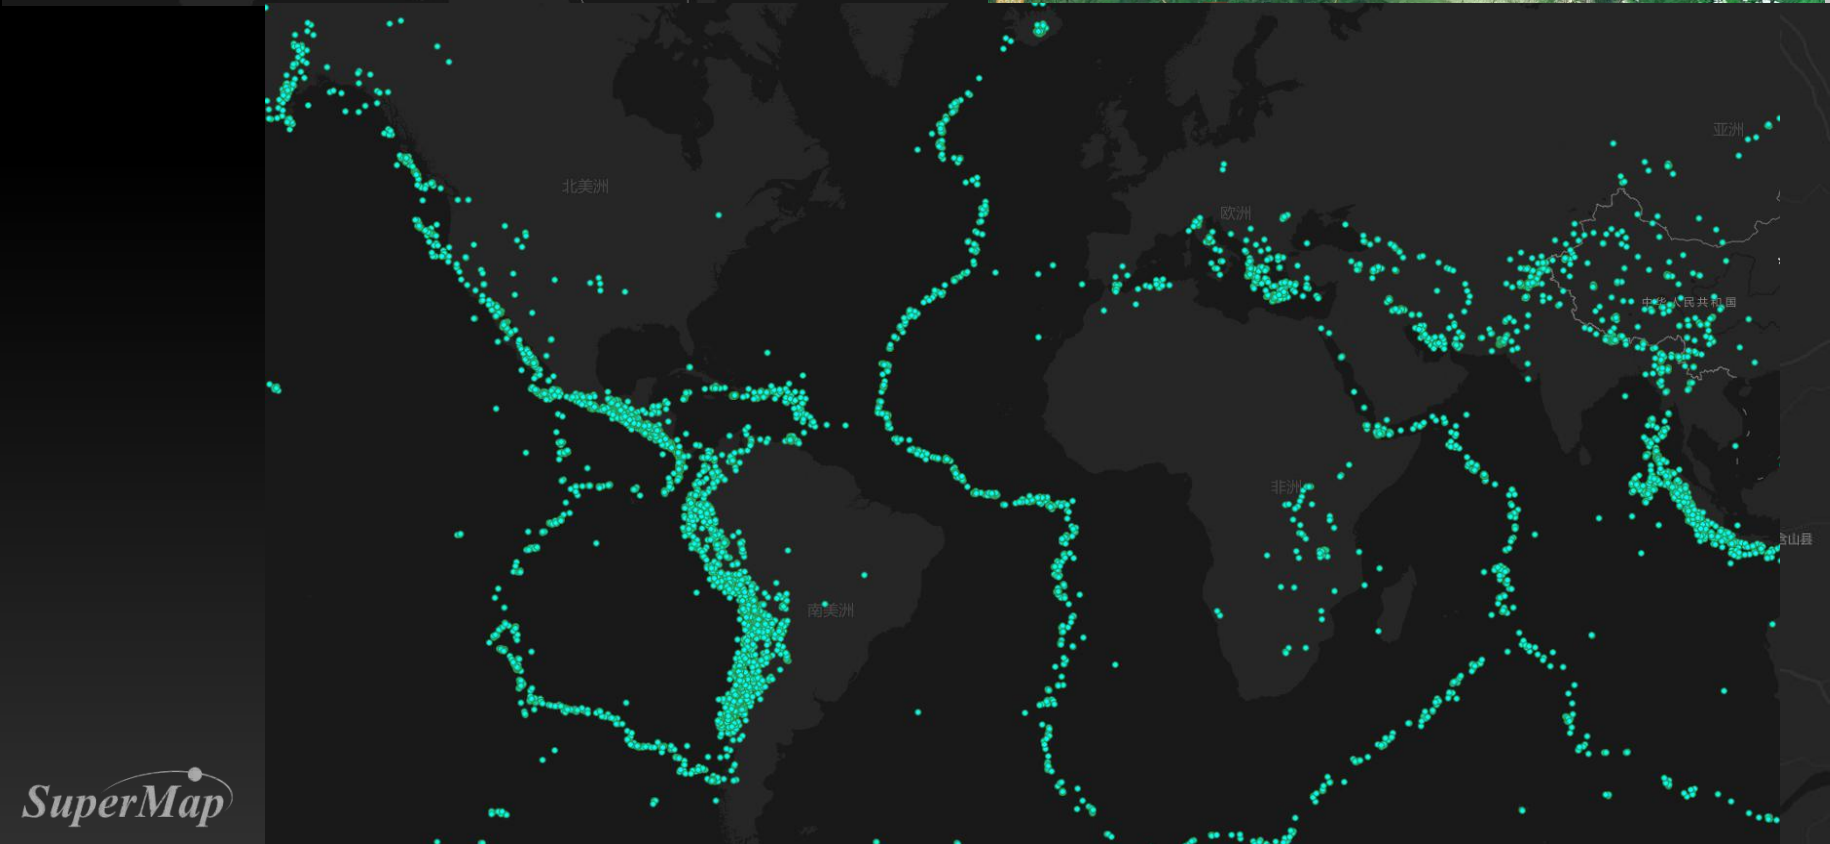

A variety of color schemes and symbols

Color schemes

Symbols

Text mark

- Mainly used to improve the map style, increase the readability of the map.
- For example, add descriptive text beside the elements, and add date, title, and author information to the map layout.