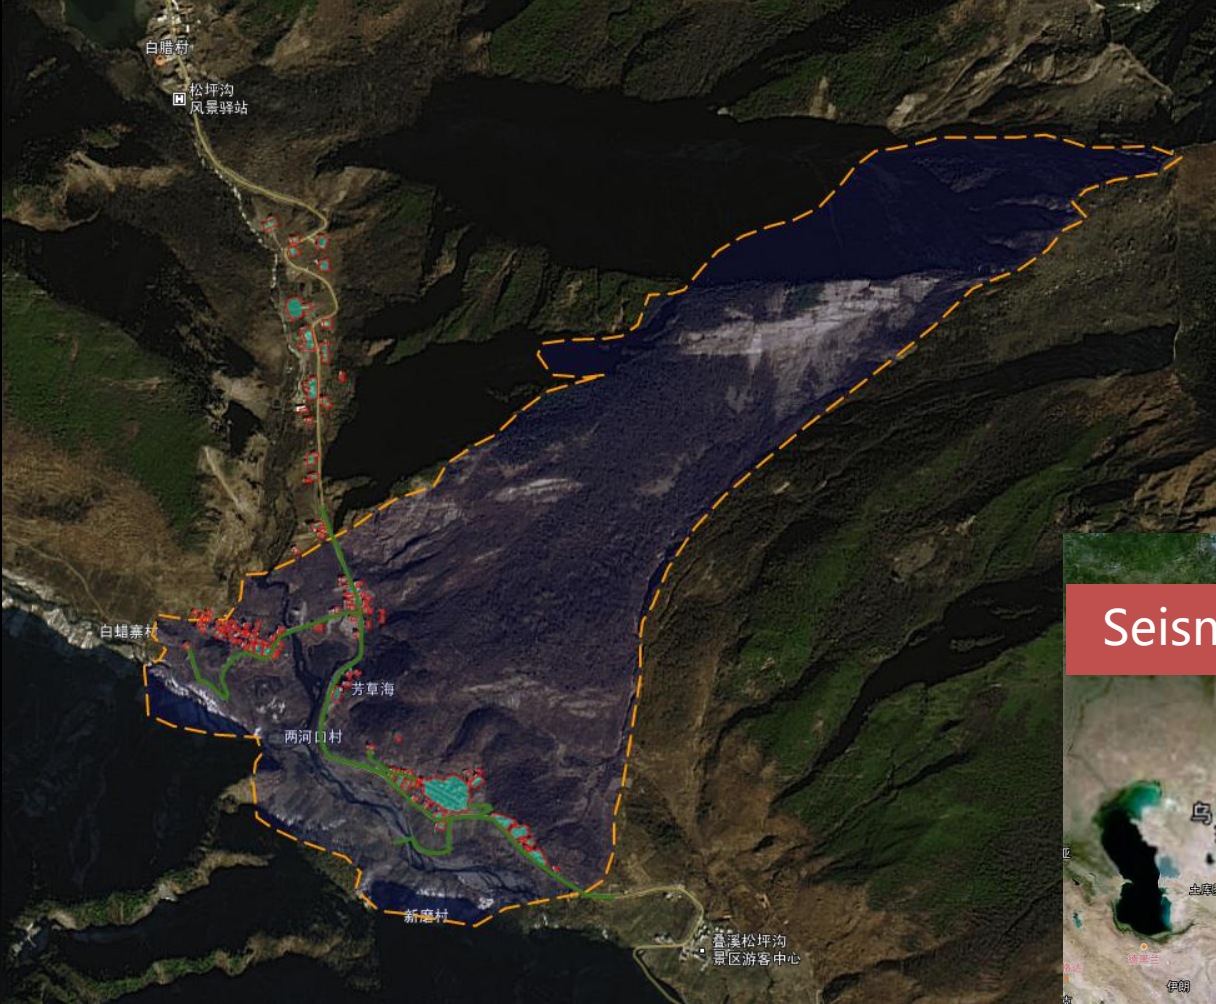

Create a Thematic Map by DataViz

Output Result

Export data

- CSV

- Applicable to export point data

- GeoJSON

- Suitable for point, line and polygon data

- *.geojson , *.json