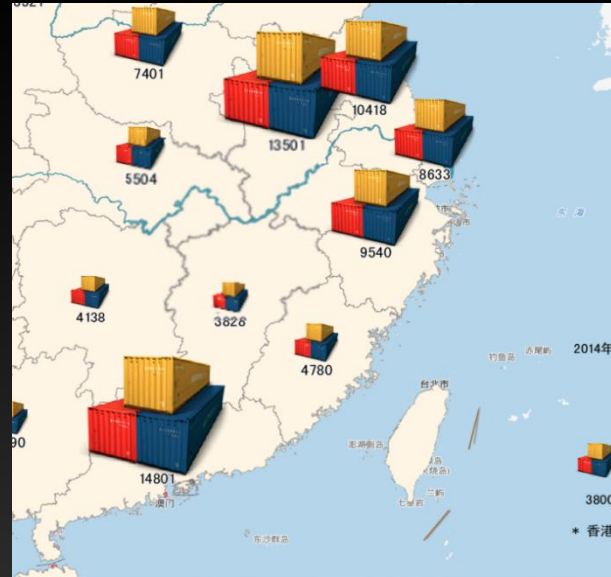

Back Add

Add From Search/Web

- Web Service
 - SuperMap REST Map/Data service
 - OGC WMS/WMTS service
 - iServer Dataflow service
- Sample services
- My services

2014 population Density Map

2014 International Tourism Map