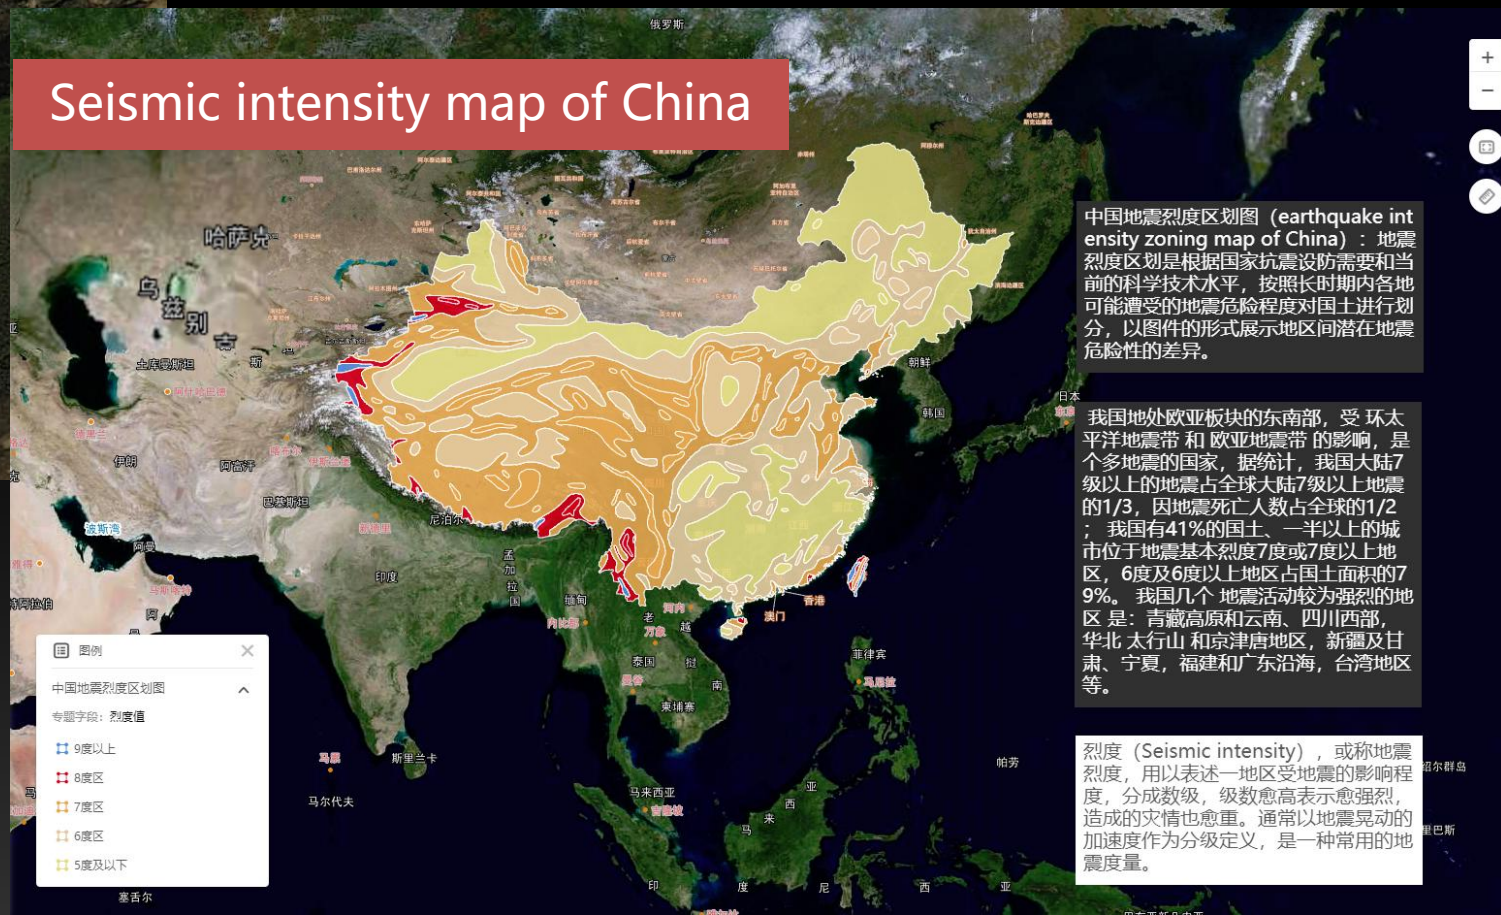

A variety of color schemes and symbols

Color schemes

Symbols

Text mark

- Mainly used to improve the map style, increase the readability of the map.
- For example, add descriptive text beside the elements, and add date, title, and author information to the map layout.